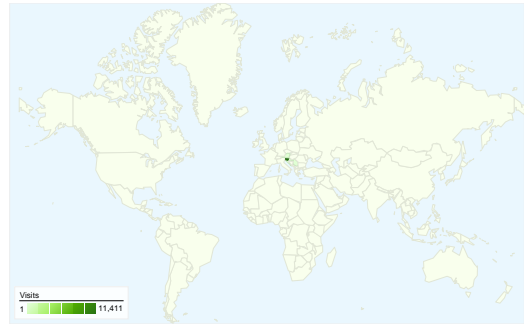

Site Usage

11,485 Visits

29.18% Bounce Rate

52,483 Pageviews

00:03:26 Avg. Time on Site

4.57 Pages/Visit

20.44% % New Visits

Traffic Sources Overview

- **Direct Traffic**
4,727.00 (41.16%)
- **Search Engines**
4,410.00 (38.40%)
- **Referring Sites**
2,348.00 (20.44%)

Map Overlay

Visitors Overview

Visitors
3,480

Content Overview

Pages	Pageviews	% Pageviews
/notes	5,002	9.53%
/novice/stran/1	4,866	9.27%
/	4,070	7.75%
/viewforum.php?f=18	2,302	4.39%
/notes/index/index/categoryId/1	1,084	2.07%

All traffic sources sent a total of 11,485 visits

41.16% Direct Traffic

20.44% Referring Sites

38.40% Search Engines

- **Direct Traffic**
4,727.00 (41.16%)
- **Search Engines**
4,410.00 (38.40%)
- **Referring Sites**
2,348.00 (20.44%)

11,485 visits came from 19 countries/territories

Site Usage

Country/Territory	Visits	Pages/Visit	Avg. Time on Site	% New Visits	Bounce Rate
Visits 11,485 % of Site Total: 100.00%	Pages/Visit 4.57 Site Avg: 4.57 (0.00%)	Avg. Time on Site 00:03:26 Site Avg: 00:03:26 (0.00%)	% New Visits 20.50% Site Avg: 20.44% (0.26%)	Bounce Rate 29.18% Site Avg: 29.18% (0.00%)	
Slovenia	11,411	4.58	00:03:28	20.20%	29.02%
(not set)	18	3.06	00:00:59	61.11%	27.78%
Austria	11	9.55	00:01:41	27.27%	54.55%
Croatia	9	3.22	00:00:53	22.22%	22.22%
Serbia	8	2.00	00:00:31	87.50%	75.00%
Germany	7	1.29	00:00:04	85.71%	71.43%
Denmark	4	1.25	00:00:02	100.00%	75.00%
United States	2	1.00	00:00:00	100.00%	100.00%
Bosnia and Herzegovina	2	1.00	00:00:00	100.00%	100.00%