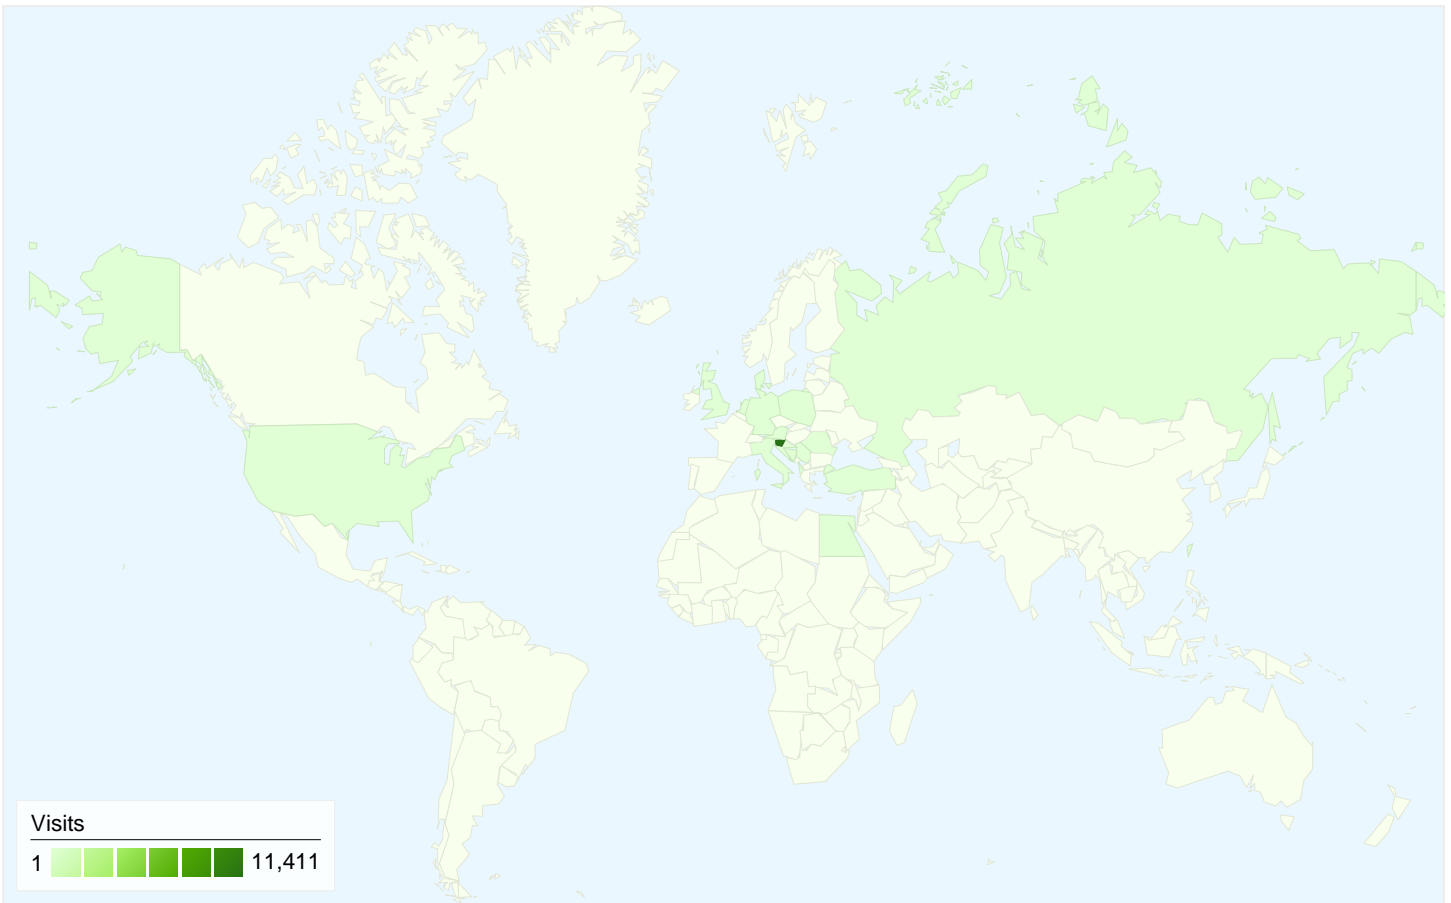

- **Direct Traffic**
4,727.00 (41.16%)
- **Search Engines**
4,410.00 (38.40%)
- **Referring Sites**
2,348.00 (20.44%)

Map Overlay

Visitors Overview

Visitors
3,480

Content Overview

Pages	Pageviews	% Pageviews
/notes	5,002	9.53%
/novice/stran/1	4,866	9.27%
/	4,070	7.75%
/viewforum.php?f=18	2,302	4.39%
/notes/index/index/categoryId/1	1,084	2.07%

All traffic sources sent a total of 11,485 visits

41.16% Direct Traffic

20.44% Referring Sites

38.40% Search Engines

- **Direct Traffic**
4,727.00 (41.16%)
- **Search Engines**
4,410.00 (38.40%)
- **Referring Sites**
2,348.00 (20.44%)

3,480 people visited this site

11,485 Visits

3,480 Absolute Unique Visitors

52,483 Pageviews

4.57 Average Pageviews

00:03:26 Time on Site

29.18% Bounce Rate

20.44% New Visits

11,485 visits came from 19 countries/territories

Site Usage

Country/Territory	Visits	Pages/Visit	Avg. Time on Site	% New Visits	Bounce Rate
Visits 11,485 % of Site Total: 100.00%	Pages/Visit 4.57 Site Avg: 4.57 (0.00%)	Avg. Time on Site 00:03:26 Site Avg: 00:03:26 (0.00%)	% New Visits 20.50% Site Avg: 20.44% (0.26%)	Bounce Rate 29.18% Site Avg: 29.18% (0.00%)	
Slovenia	11,411	4.58	00:03:28	20.20%	29.02%
(not set)	18	3.06	00:00:59	61.11%	27.78%
Austria	11	9.55	00:01:41	27.27%	54.55%
Croatia	9	3.22	00:00:53	22.22%	22.22%
Serbia	8	2.00	00:00:31	87.50%	75.00%
Germany	7	1.29	00:00:04	85.71%	71.43%
Denmark	4	1.25	00:00:02	100.00%	75.00%
United States	2	1.00	00:00:00	100.00%	100.00%
Bosnia and Herzegovina	2	1.00	00:00:00	100.00%	100.00%